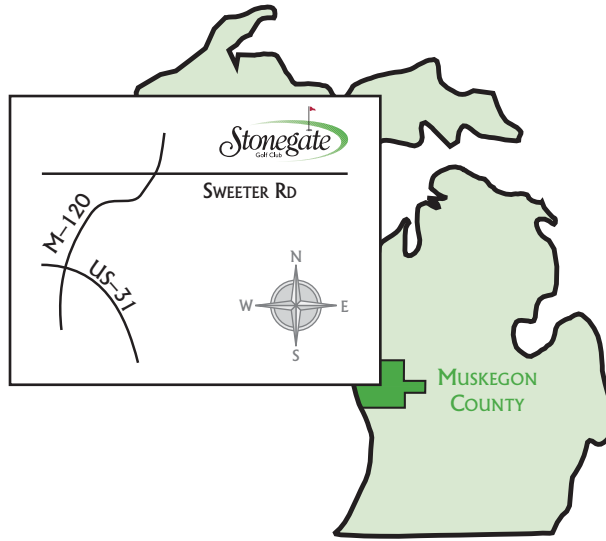

STONEGATE GOLF CLUB IS MORE THAN A CHALLENGING GOLF COURSE. IT'S THE BEDROCK OF CHAMPIONSHIP GOLF IN THE MUSKEGON AREA.

STONEGATE GOLF CLUB FEATURES:

- Championship 18 Hole Golf Course
- Short Game Practice Facility
- Season Passes with a Special Introductory Rate
- Great Weekday Specials plus Senior and Twilight Rates
- Leagues, Outings and Special Events Welcome
- Professional Instruction Available
- Full-Service Clubhouse with Bar & Grille (Spring 2005)
- Proximity to US-31
- Proper Golf Attire is Required

Stonegate offers beautiful golf course home sites. Lot prices start from \$44,900 to \$64,900. Contact Westwind Realty at (231) 733-8117 for more information.

Stonegate real estate properties proudly feature quality Andersen® windows and doors.

DIRECTIONS TO STONEGATE GOLF CLUB

Stonegate Golf Club is located 4.5 miles from US-31 in Twin Lake, Michigan:

- Take US-31 to the M-120 exit
- Exit toward Big Rapids/Fremont (Holton Rd)
- Turn Right on Sweetener Rd
- Stonegate is 1.5 miles on the north side of Sweetener Rd